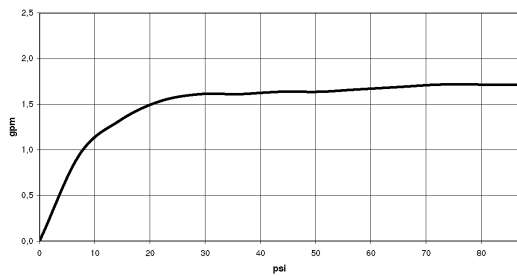

Shower - IMO

Rain shower wall-mounted - polished chrome

Article number: 28 679 670-00 0010

- 17-3/4" Projection
- Stream: Rain
- Descaling system
- Rain shower Ø 11-3/4"
- Flange 2-1/2" x 2-1/2"
- 1/2" connection
- Water flow rate limited to max. 1.8 gpm

Codes & Standards

- California Energy Commission (CEC)
- ASME A112.18.1/CSA B125.1

polished chrome

Accessory is required for this item.

Shower - IMO

Rain shower wall-mounted - polished chrome

Article number: 28 679 670-00 0010

Dimensional drawing

All dimensions in mm / inch = mm x 0,0394

Flow rate chart

Shower - IMO

Rain shower wall-mounted - polished chrome

Article number: 28 679 670-00 0010

Other surface finishes

platinum matte