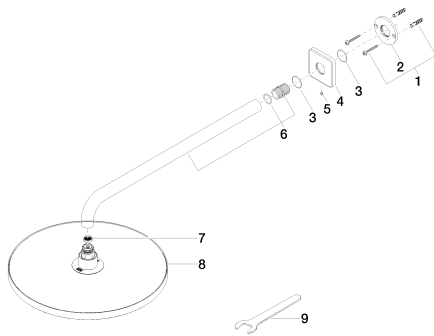

Shower - IMO

Rain shower wall-mounted - polished chrome

Article number: 28 679 670-00 0010

- 17-3/4" Projection
- Stream: Rain
- Descaling system
- Rain shower Ø 11-3/4"
- Flange 2-1/2" x 2-1/2"
- 1/2" connection
- Water flow rate limited to max. 1.8 gpm

Codes & Standards

- California Energy Commission (CEC)
- ASME A112.18.1/CSA B125.1

polished chrome

Accessory is required for this item.

Shower - IMO

Rain shower wall-mounted - polished chrome

Article number: 28 679 670-00 0010

Dimensional drawing

All dimensions in mm / inch = mm x 0,0394

Flow rate chart

Shower - IMO

Rain shower wall-mounted - polished chrome

Article number: 28 679 670-00 0010

Other surface finishes

platinum matte

35 085 970-90 0010

Concealed wall elbow -

Shower - IMO

Rain shower wall-mounted - polished chrome

Article number: 28 679 670-00 0010

Spare parts list

Number	Item Number	Designation	Number of units
1	04 30 31 032 00 90	fixing set	1
2	09 17 20 120 90	holder	1
3	09 14 10 150 90	seal	2
4	09 27 67 015-00	rosette	1
5	09 31 11 038 90	pin	1
6	90 11 03 070 00-00	pipe	1
7	09 23 01 075 90	insert	1
8	04 12 05 091 10-00	shower	1
9	09 30 09 069 90	key	1