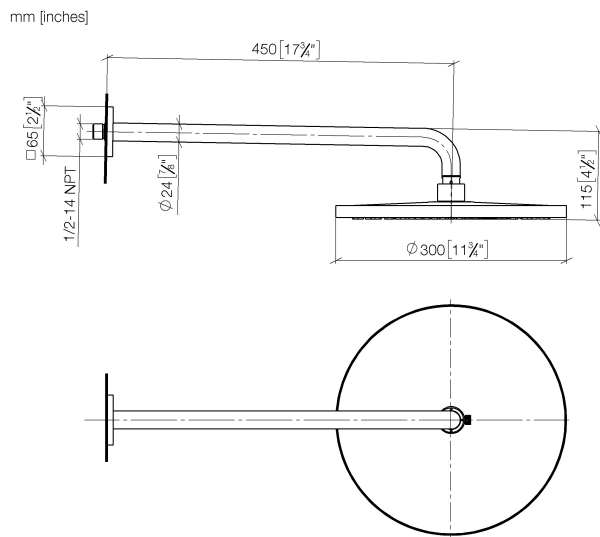

Shower - IMO

Rain shower wall-mounted - polished chrome

Article number: 28 679 670-00 0010

- 17-3/4" Projection
- Stream: Rain
- Descaling system
- Rain shower Ø 11-3/4"
- Flange 2-1/2" x 2-1/2"
- 1/2" connection
- Water flow rate limited to max. 1.8 gpm

Codes & Standards

- California Energy Commission (CEC)
- ASME A112.18.1/CSA B125.1

polished chrome

Accessory is required for this item.

Shower - IMO

Rain shower wall-mounted - polished chrome

Article number: 28 679 670-00 0010

Dimensional drawing

All dimensions in mm / inch = mm x 0,0394

Flow rate chart

Shower - IMO

Rain shower wall-mounted - polished chrome

Article number: 28 679 670-00 0010

Other surface finishes

platinum matte

35 085 970-90 0010

Concealed wall elbow -

Shower - IMO

Rain shower wall-mounted - polished chrome

Article number: 28 679 670-00 0010

Spare parts list

Number	Item Number	Designation	Number of units
1	04 30 31 032 00 90	fixing set	1
2	09 17 20 120 90	holder	1
3	09 14 10 150 90	seal	2
4	09 27 67 015-00	rosette	1
5	09 31 11 038 90	pin	1
6	90 11 03 070 00-00	pipe	1
7	09 23 01 075 90	insert	1
8	04 12 05 091 10-00	shower	1
9	09 30 09 069 90	key	1